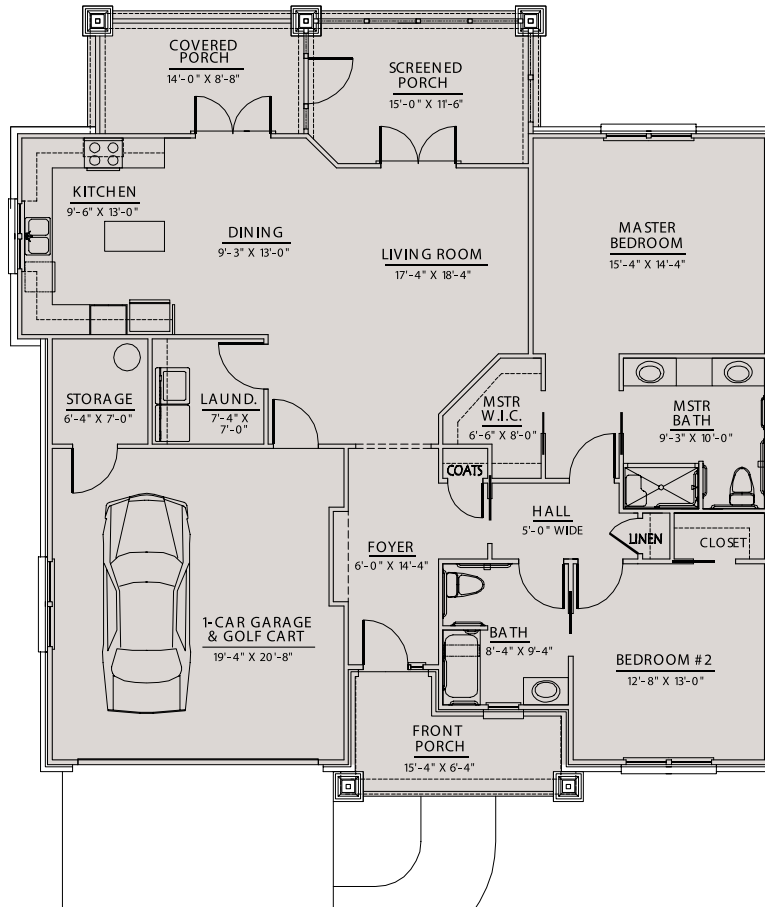

PRESBYTERIAN VILLAGE
A T H E N S

VILLA FLOOR PLAN

Our bright and welcoming villas are perfect for those looking to strike a balance between apartment and cottage living.

THE BALDWIN

Two bedroom, two full bath
1,488 square feet